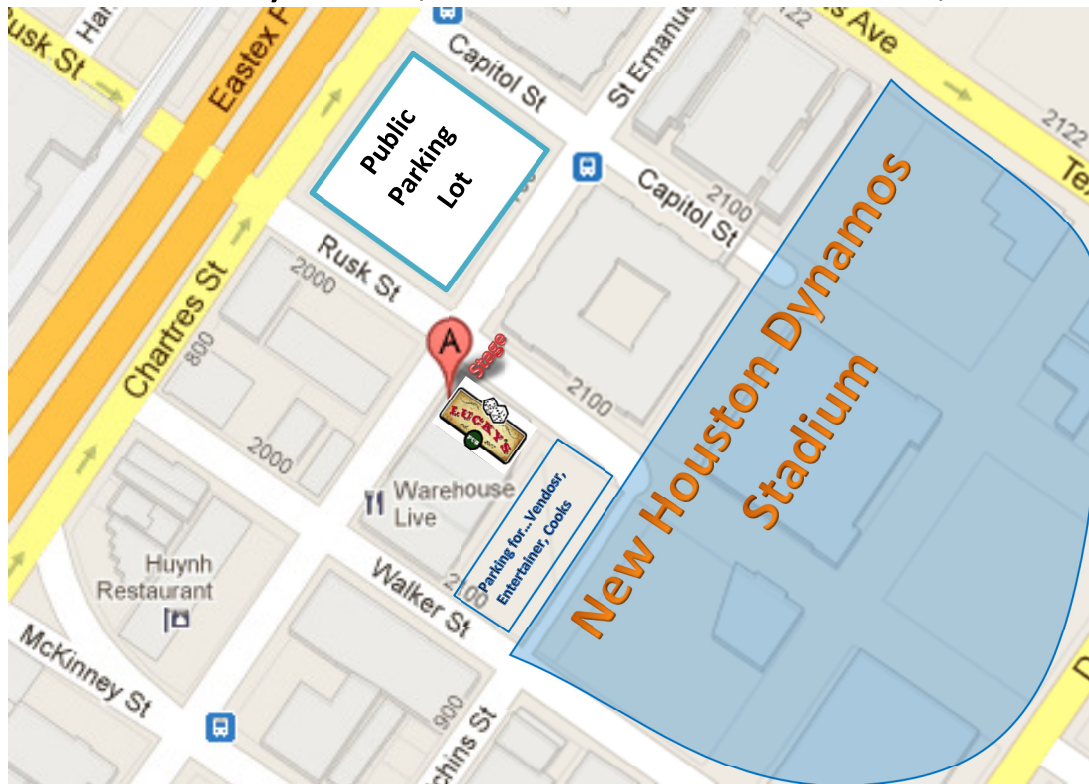

Parking Map & Tips

5th Annual Rory Miggins Memorial Irish Stew Cook-off

Lucky's Pub, 801 St. Emanuel Street, 77009

METRO:

METRO stops one block before and one block past our location. Please visit the Metro website for schedule details, www.ridemetro.org.

Motorcycles/Bicycles:

We will have a an area for Motorcycles behind the stage on Rusk.

Parking tips:

The closest public parking lot is across the street. Pricing is usually \$5-\$10. There are many other parking lots and street parking in the area.

Rusk past St. Emanuel Street will be closed to ALL thru traffic.

Be sure to FEED the Parking Meters. They are NOT free until AFTER 6pm.

If you park on the side streets, please be careful and courteous to the homes and businesses in the area...in other words...