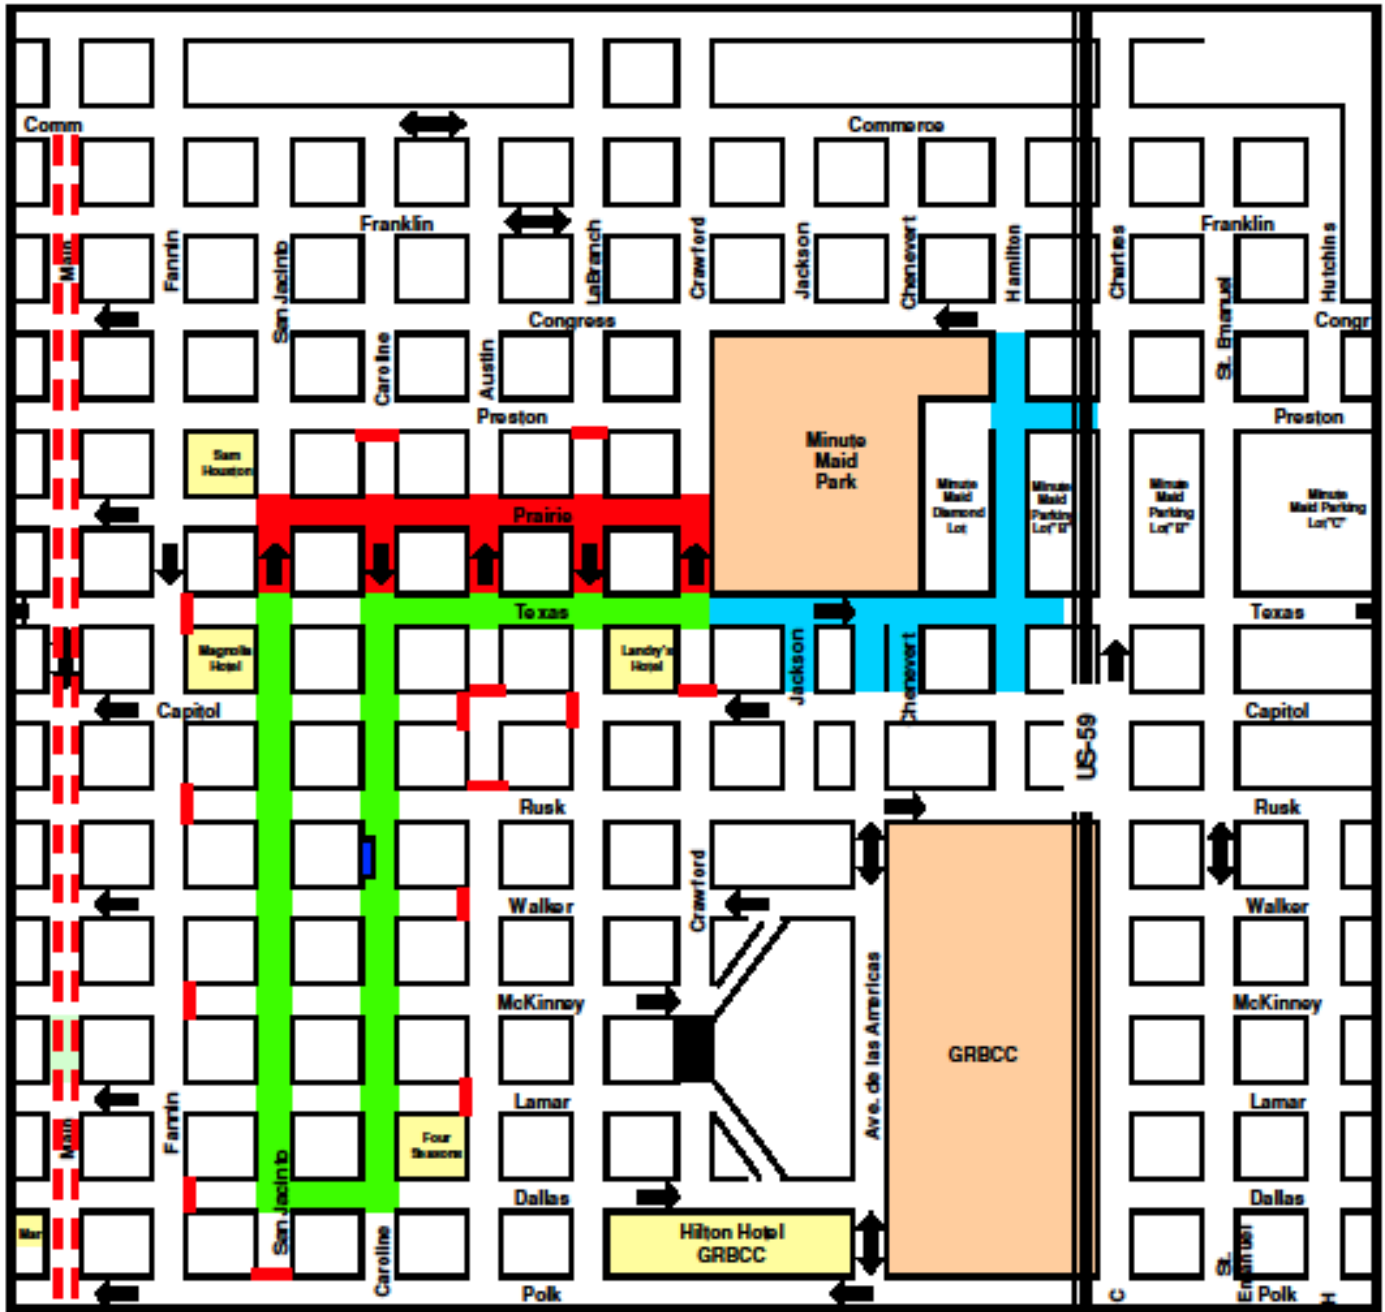

Parade Route

Houston St. Patrick's Day Parade

Blue Box marks the Reviewing Stand/Judging location.

-  Disband / Holding Area
-  Parade Route
-  Assembly Area